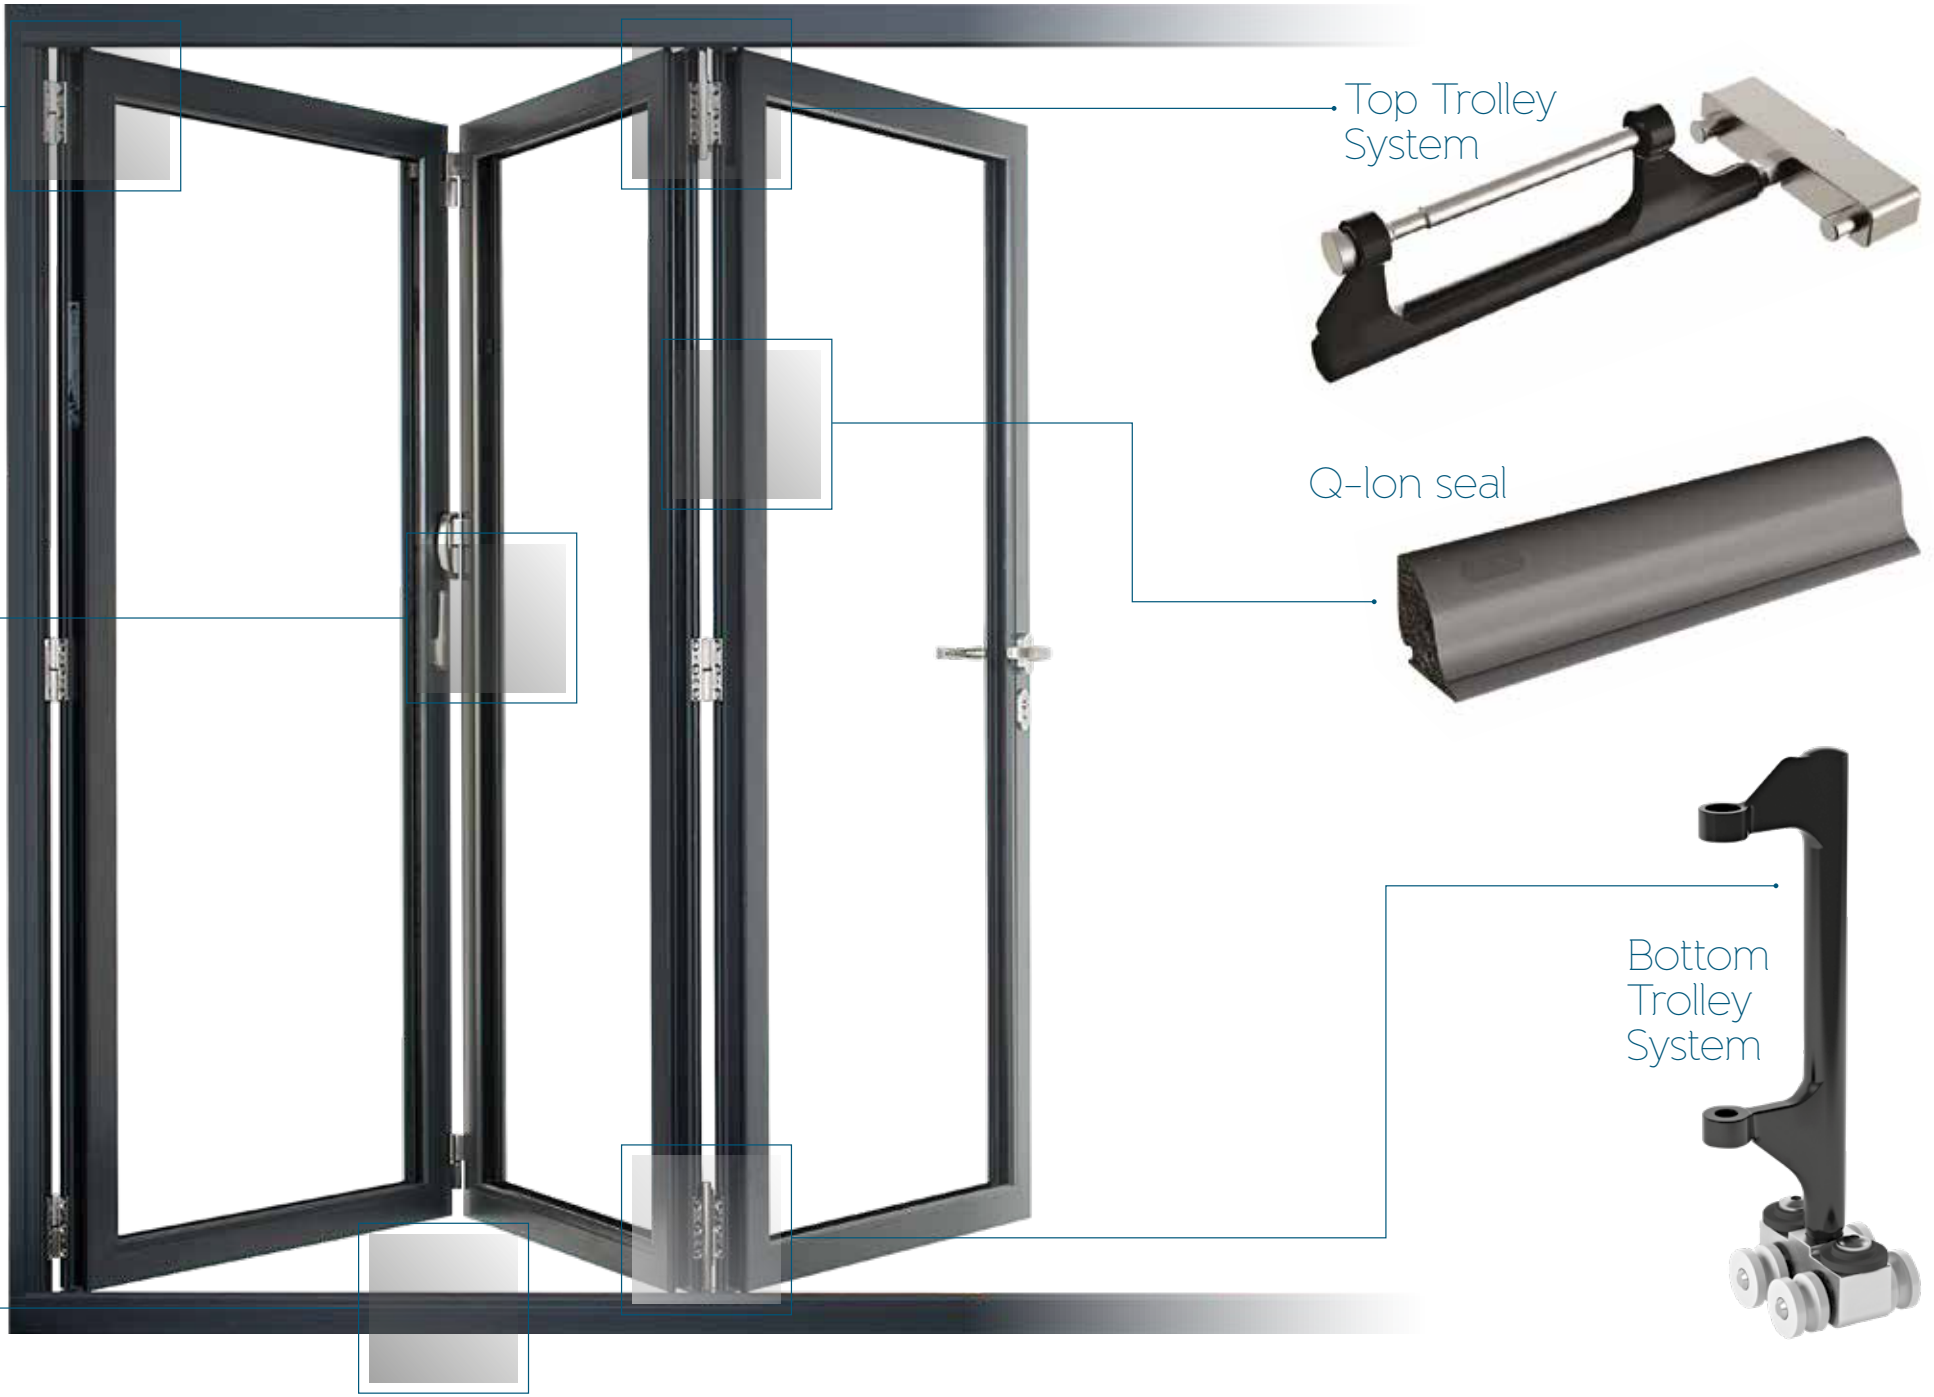

Top Trolley System

Q-Ion seal

Bottom Trolley System