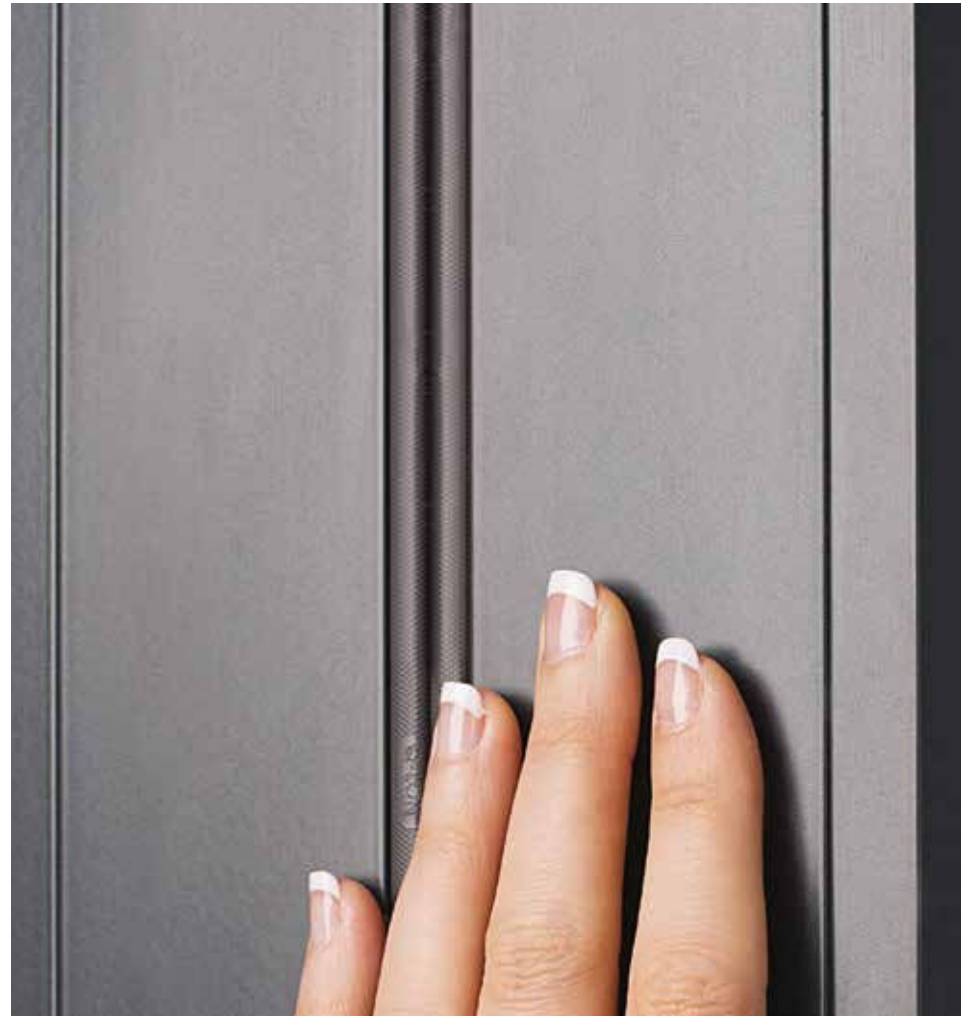

And for the benefits you can see – you will only need to feel an Origin Door to understand.

The sightlines of an Origin Bi-fold Door are stunningly slim to ensure a maximized view. Additionally, we only use the highest quality powder coating or resin, so whichever finish you opt for, it's sure to be smooth yet hard-wearing.

It's the quality, strength and durability that aluminum brings which allows Origin to provide such long warranties.