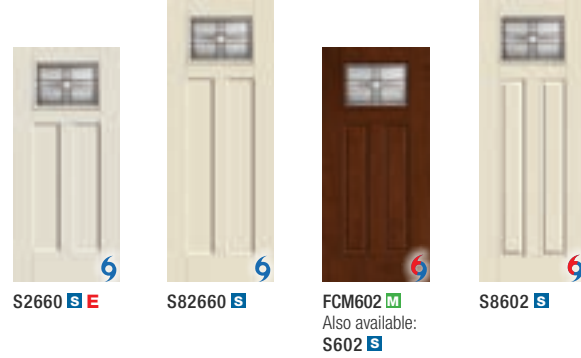

Craftsman Lites

Maple Park

Saratoga

Riserva

Pembridge

Axis

Privacy & Textured Glass

Clear Glass

*Not available with Reeded (XK) and Geometric (XG) glass.
Note: For HVHZ options, you must specify Impact laminated glass, shown here with available sizes, and Impact steel-plate reinforced fiberglass door, shown on page 3 with available sizes. Please verify that there is a Thermo-Tru product approval specific to your area for the door system configuration before buying.

Available Door Selections

- Fiber-Classic Mahogany
- Fiber-Classic Oak
- Smooth-Star

Key

- Black Nickel Caming (1D)
- Brushed Nickel Caming (1C)
- Brass Caming (1A)
- Wrought Iron (1W)

- Elevated 10" Bottom Rail Options
- WBDP Option
- WBDP / HVHZ Option

Privacy & Textured Glass Options

- Reeded
- Geometric
- Satin Etch
- Chord
- Chinchilla
- Rainglass
- Granite