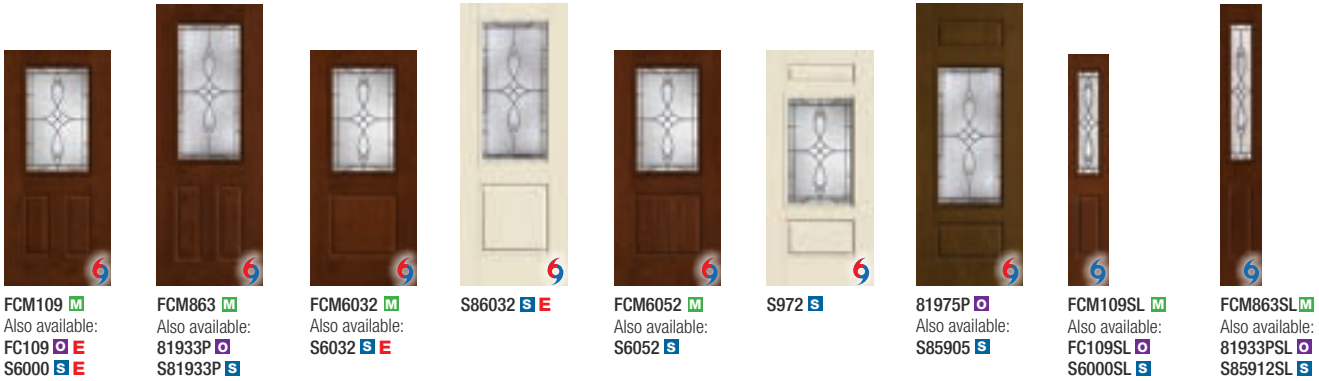

1/2 Lites

Blackstone. ◆◆

FCM109 M
Also available:
FC109 O E
S6000 S E

FCM863 M
Also available:
81933P O
S81933P S

FCM6032 M
Also available:
S6032 S E

S86032 S E

FCM6052 M
Also available:
S6052 S

S972 S

81975P O
Also available:
S85905 S

FCM109SL M
Also available:
FC109SL O
S6000SL S

FCM863SL M
Also available:
81933PSL O
S85912SL S