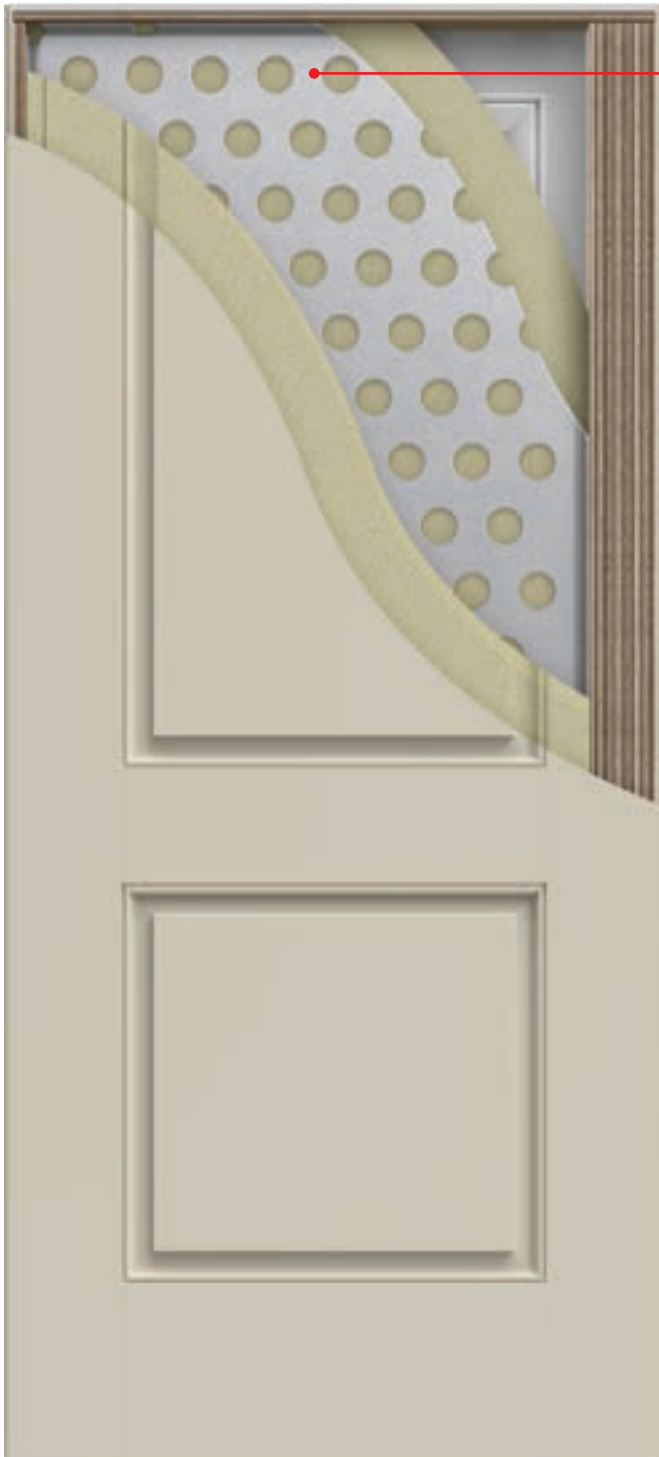

Constructed to help protect the interior of the home from flying debris and high winds associated with tropical storms and hurricanes, these products are tested to meet codes and regulations in coastal regions, including parts of Florida, Texas and the Carolinas.*

Impact Doors

Feature a built-in 24-gauge steel plate lining.