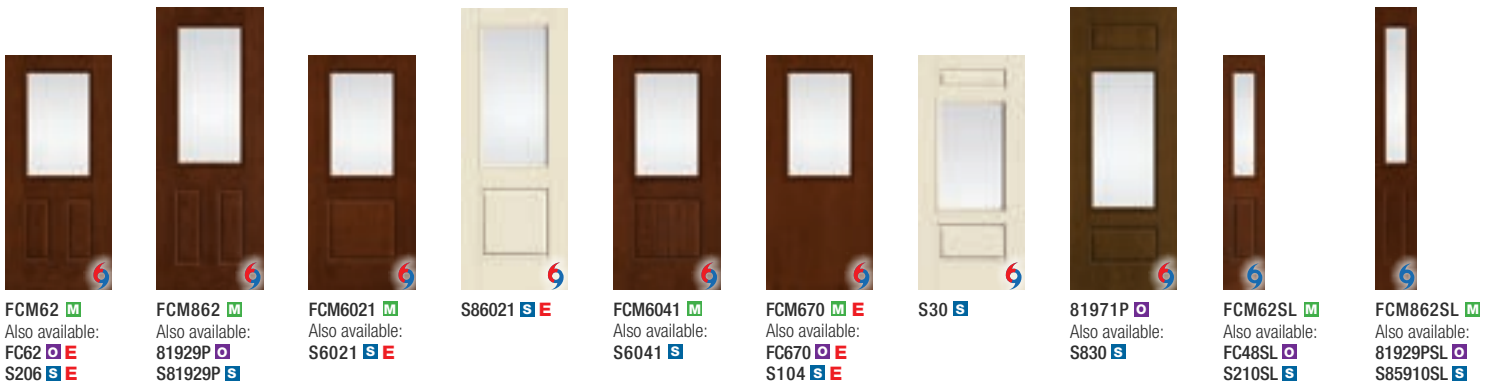

Clear Glass

Available Door Selections

- M Fiber-Classic Mahogany
- Fiber-Classic Oak
- S Smooth-Star

Key

- No Stile Lines
- E Elevated 10" Bottom Rail Options
- S WBDR Option
- S WBDR / HVHZ Option

- Flat Black Grilles between Glass (GBGF)

Note: For HVHZ options, you must specify Impact laminated glass, shown here with available sizes, and Impact steel-plate reinforced fiberglass door, shown on page 3 with available sizes. Please verify that there is a Thermo-Tru product approval specific to your area for the door system configuration before buying.