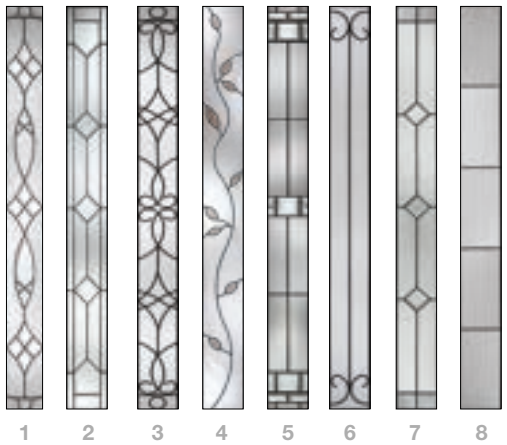

Decorative Glass

Available for Línea.