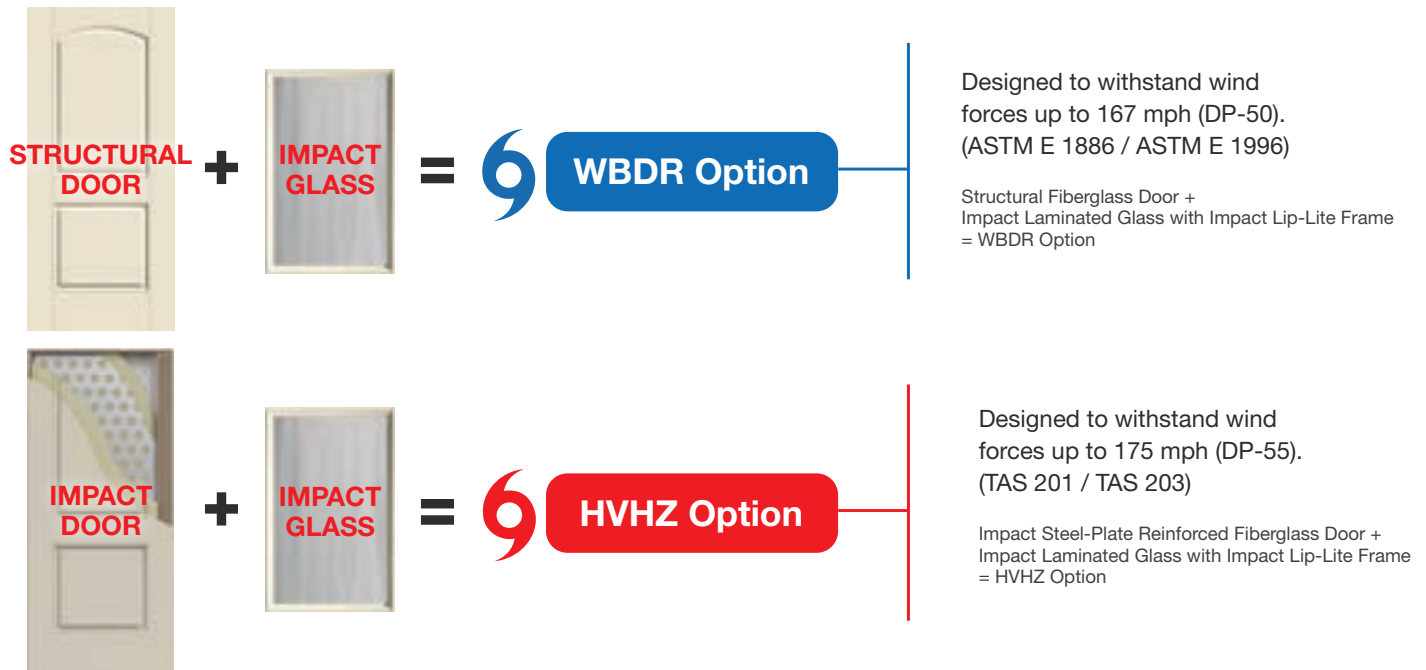

Therma-Tru offers Impact-rated doors and glass that can be used to meet high-wind and coastal region codes and regulations, offering excellent performance in extreme weather conditions while providing added protection.

Step 1: Use the map as a guide to find out if you need product for WBDR or HVHZ.

Always confirm building code requirements in your area before buying.*

Step 2: Use the icons to find available Therma-Tru® product options in this brochure.

Designed to withstand wind forces up to 175 mph (DP-55). (TAS 201 / TAS 203)

WBDR / HVHZ Option: Look for this icon to find door and sidelite styles that can be configured for WBDR or HVHZ.

Step 3: Verify that there is a Therma-Tru product approval specific to your area for the door system configuration before buying.*

Step 4: Make sure the product is installed in compliance with the product approval to meet building codes.

The performance of your door system depends on how it is installed. Proper installation is required to comply with building codes.

Cover: Fiber-Classic Oak Collection, Salinas Glass, Door – FC817, Sidelite – FC81919SL, Finish – Barley

*Product approvals show that the door system meets applicable codes when selected, assembled and installed as instructed.

Note: See your Therma-Tru seller or visit www.thermatru.com for product approvals and installation instructions. Always confirm building code requirements in your area before buying. Follow weather and news reports to assess severe weather situations and obey local authorities' shelter and evacuation orders. No product guarantees safety for persons or property, nor makes any premises hurricane- or impact-proof.