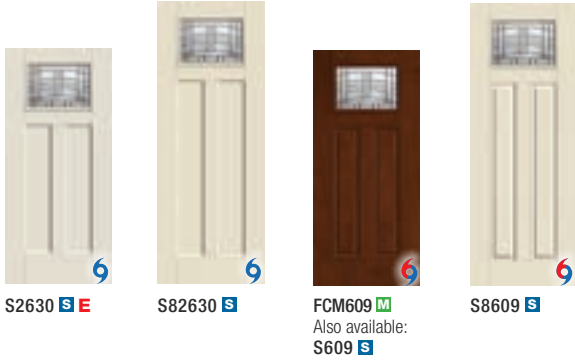

Craftsman Lites

Maple Park