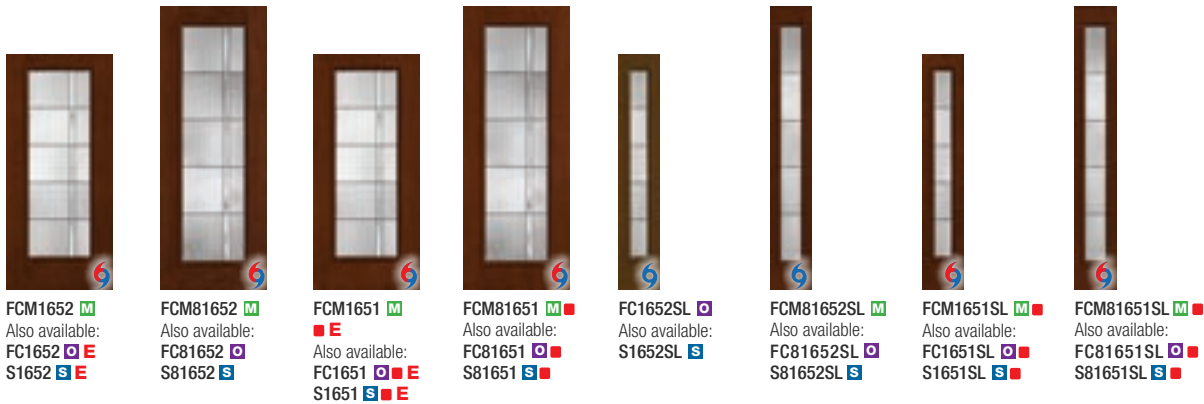

Full Lites *Continued*

Axis. ♦

FCM1652 M
Also available: **FC1652** O **E** **S1652** S **E**

FCM81652 M
Also available: **FC81652** O **S81652** S

FCM1651 M ■ **E**
Also available: **FC1651** O ■ **E** **S1651** S ■ **E**

FCM81651 M ■ **E**
Also available: **FC81651** O ■ **E** **S81651** S ■ **E**

FC1652SL O
Also available: **S1652SL** S

FCM81652SL M ■ **E**
Also available: **FC81652SL** O ■ **E** **S81652SL** S ■ **E**

FCM1651SL M ■ **E**
Also available: **FC1651SL** O ■ **E** **S1651SL** S ■ **E**

FCM81651SL M ■ **E**
Also available: **FC81651SL** O ■ **E** **S81651SL** S ■ **E**

Frosted Images.