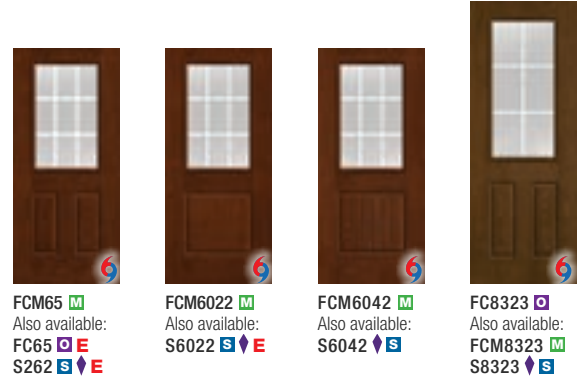

Clear Glass with Divided Lites