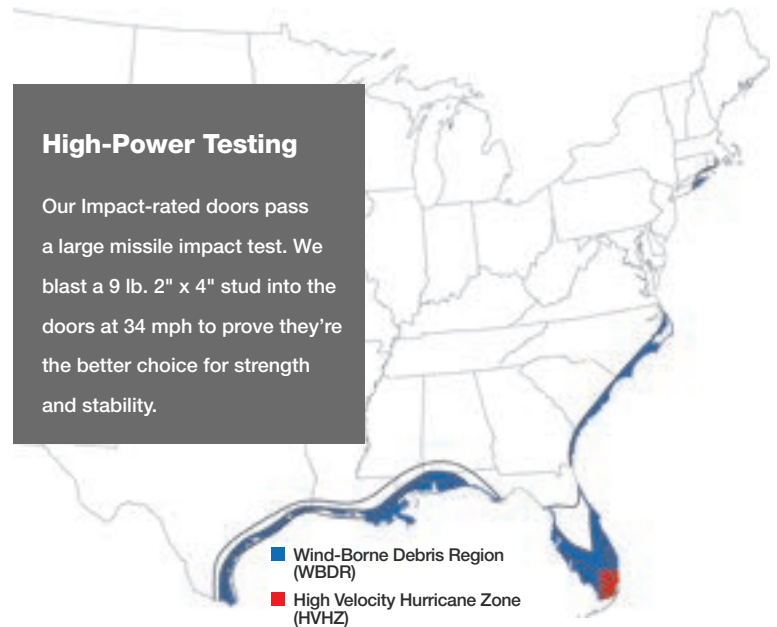

Therma-Tru offers Impact-rated doors and glass that can be used to meet high-wind and coastal region codes and regulations, offering excellent performance in extreme weather conditions while providing added protection.

Step 1: Use the map as a guide to find out if you need product for WBDR or HVHZ.

Always confirm building code requirements in your area before buying.*

Step 2: Use the icons to find available Therma-Tru® product options in this brochure.

Designed to withstand wind forces up to 175 mph (DP-55). (TAS 201 / TAS 203)

WBDR / HVHZ Option: Look for this icon to find door and sidelite styles that can be configured for WBDR or HVHZ.

Step 3: Verify that there is a Therma-Tru product approval specific to your area for the door system configuration before buying.*

Step 4: Make sure the product is installed in compliance with the product approval to meet building codes.

The performance of your door system depends on how it is installed. Proper installation is required to comply with building codes.

Cover: Fiber-Classic Oak Collection, Salinas Glass, Door – FC817, Sidelite – FC81919SL, Finish – Barley

*Product approvals show that the door system meets applicable codes when selected, assembled and installed as instructed.

Note: See your Therma-Tru seller or visit www.thermatru.com for product approvals and installation instructions. Always confirm building code requirements in your area before buying. Follow weather and news reports to assess severe weather situations and obey local authorities' shelter and evacuation orders. No product guarantees safety for persons or property, nor makes any premises hurricane- or impact-proof.